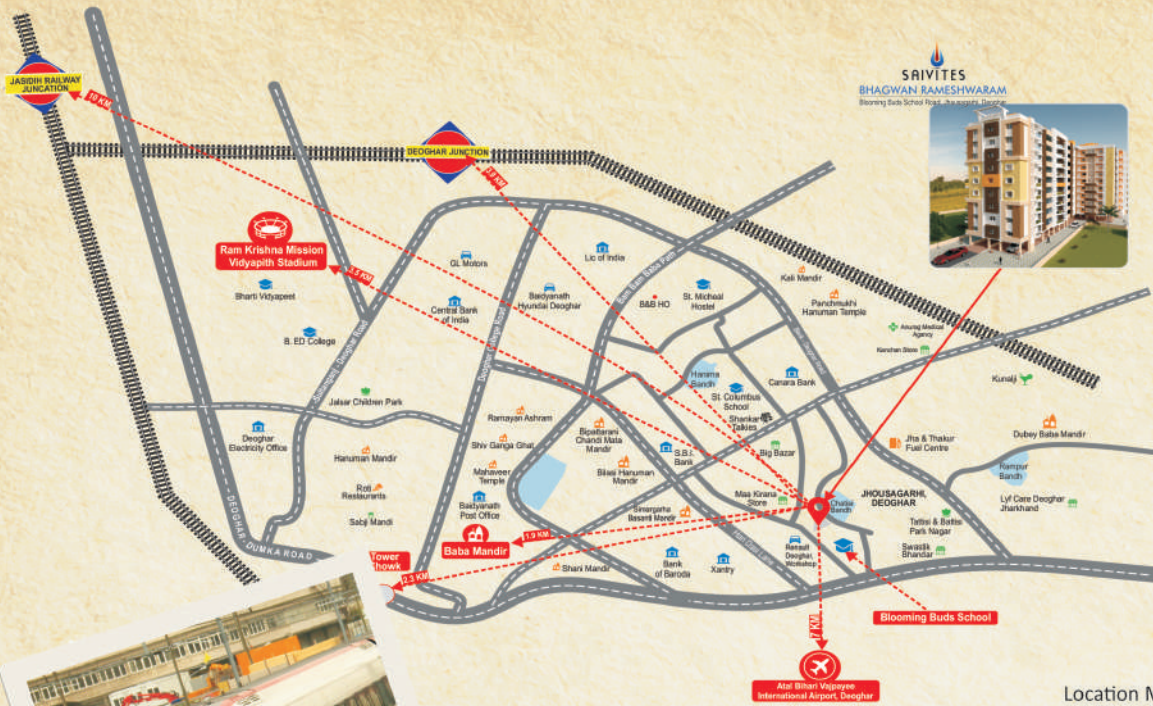

Site Add.: Blooming Buds School Road, Jhousagarhi, Deoghar, Jharkhand.

*A life so Tranquil,
You'll sense the soothing vibes.*

ABOUT DEOGHAR

Deoghar, a popular religious destination, is blessed with one of the 12 Jyotirlinga Temples known as "Baidyanath Dham Deoghar". Deoghar is also a famous health resort and a major Hindu pilgrimage center. As a result, State & Central Government has declared multiple Projects in Deoghar viz. International Airport, AIIIMS, Setting up Smart Colonies, STPI, Plastic Park etc.

- Deoghar Airport : 7.4 km
- Baba Mandir : 1.9 km
- Tower Chowk : 2.3 km
- Jasidih Railway Junction : 10 km
- Deoghar Railway Station : 3.9 km
- Baidynath Dham Railway Station : 2.8 km
- Rama Krishna Mission School : 3.5 km
- Deoghar College : 3.5 km
- AIIIMS, Devipur, Deoghar : 16.5 Km